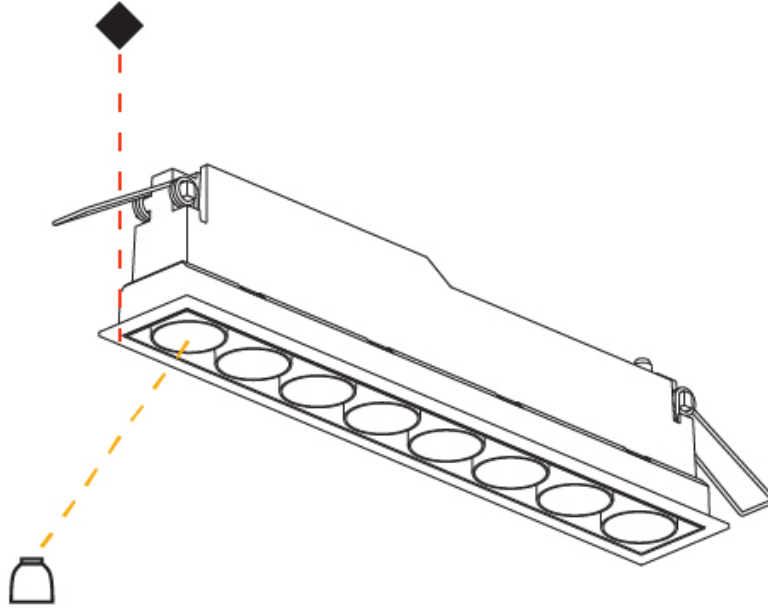

MAGIQ 8 CELL MICRO-DOT RECESSED

A35787-

PROJECT

TYPE

SPECIFIER

QUANTITY

DATE

A