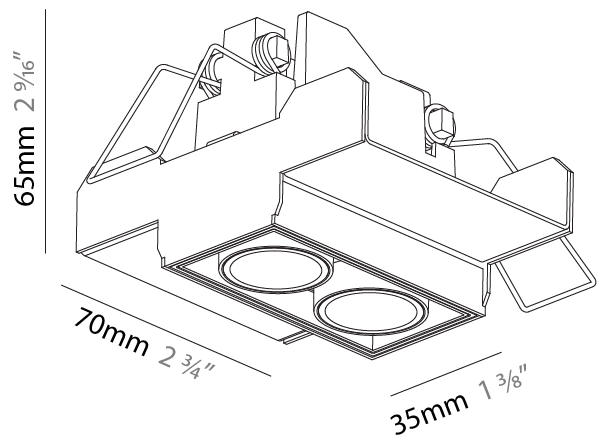

GENERAL

Series: Magiq Micro Dot
Subseries: Magiq 2 Cell Micro-Dot
Brand: Prolicht
Division: Architectural
Mounting Type: Trimless
Mounting Location: Ceiling
Subcategory: Downlight

PHYSICAL

Shape: Rectangle
Length (mm): 70
Length (in): 2 ¾
Width (mm): 35
Width (in): 1 ⅜
Height (mm): 65
Height (in): 2 ⅞
Ceiling Thickness (mm): 12.5
Ceiling Thickness (in): 1/2
Min. Recessing Depth (mm): 100
Min. Recessing Depth (in): 3 ⅝
Light Distribution: Downlight
Weight (kg): 0.241
Weight (lbs): 0.53
Fixture Finish: BLK
Fixture Material: Aluminum Die Cast
Cut-out Measurements: 82mm / 3 1/4" x 42mm / 1 5/8"
Upon Request: Unique Ceiling Thickness

ELECTRICAL

Lamp Type: LED (Zhaga Standard)
Input Wattage (W): 9
Total Output Wattage (W): 6.6
Dimming: Tri-Mode (Non-Dimming and Phase Dimming (120Vac only) and 0-10V Dimming)
Driver Included: No
Driver Location: Remote
Driver Type: Constant Current - Universal
Driver Class: Class 2
Input Voltage (V): 120 - 277
Constant Current (mA): 1050

LED

Number of LEDs: 2
Color Temperature (°K): 2700 / 3000 / 3500 / 4000
Max. Delivered Lumen (lm): 320 / 349 / 357 / 364
Nominal Lumen (lm): 440 / 465 / 470 / 480
CRI: >90 CRI
Lamp Life (hrs): 50000
Upon Request: Special Color Temperature

OPTICAL

Optic°: 22 / 38
Upon Request: Special Beam Angles

RATINGS AND CERTIFICATIONS

Certified By: CSA Certified to UL and CSA Standards
IP rating: IP44