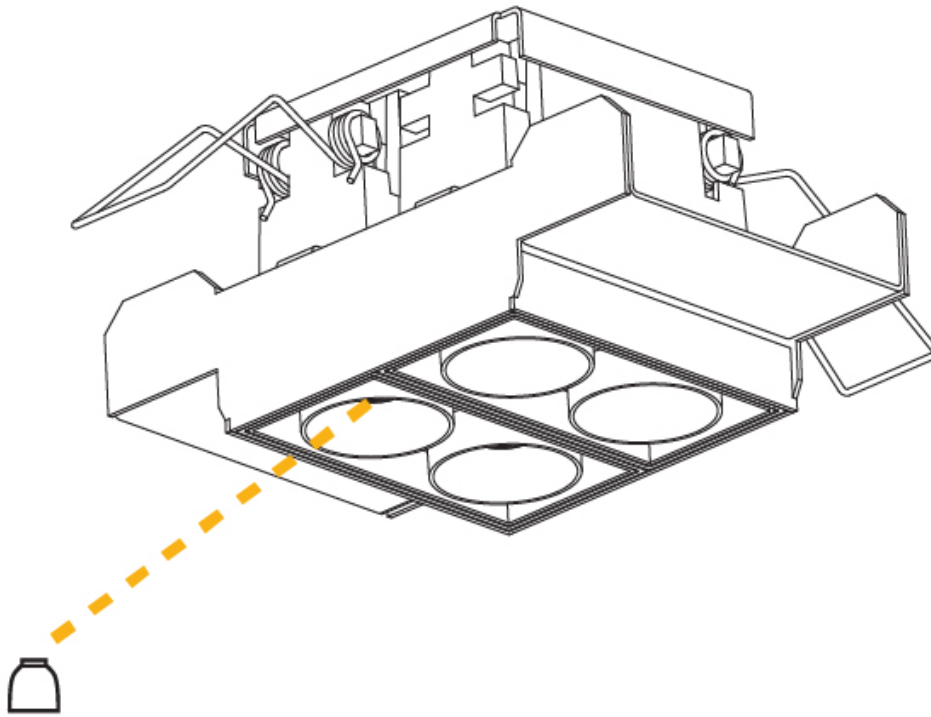

OPTICAL

Optic°: 22 / 38
 Upon Request: Special Beam Angles

RATINGS AND CERTIFICATIONS

Certified By: CSA Certified to UL and CSA Standards
 IP rating: IP44

MAGIQ 2X2 CELL MICRO-DOT TRIMLESS

A35781-

PROJECT	_____
TYPE	_____
SPECIFIER	_____
QUANTITY	_____
DATE	_____