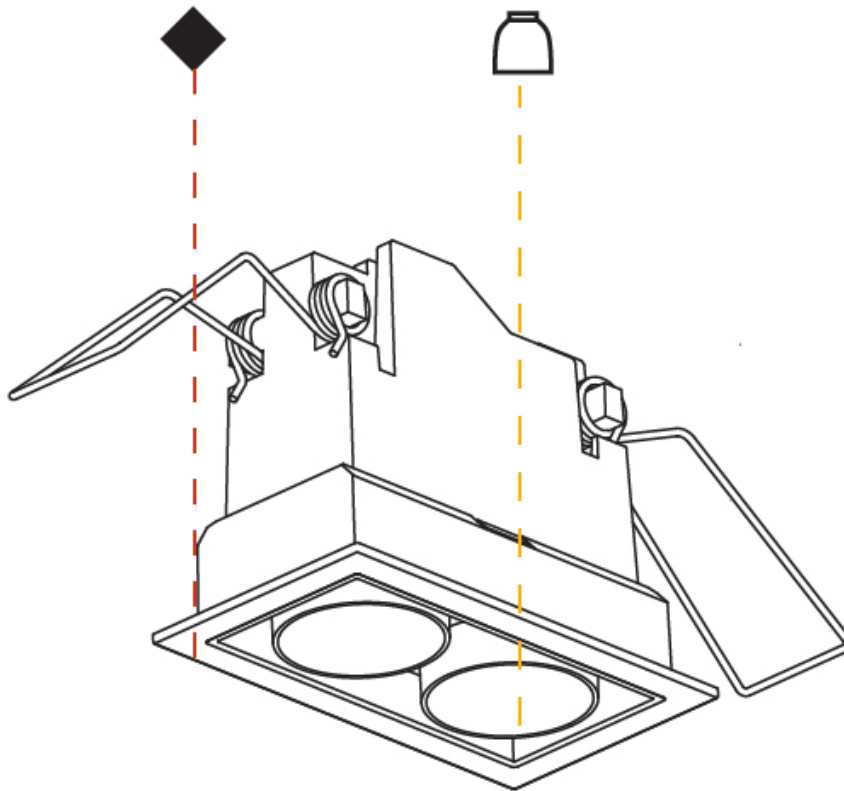

MAGIQ 2 CELL MICRO-DOT RECESSED

A35784-

PROJECT _____

TYPE _____

SPECIFIER _____

QUANTITY _____

DATE _____

A